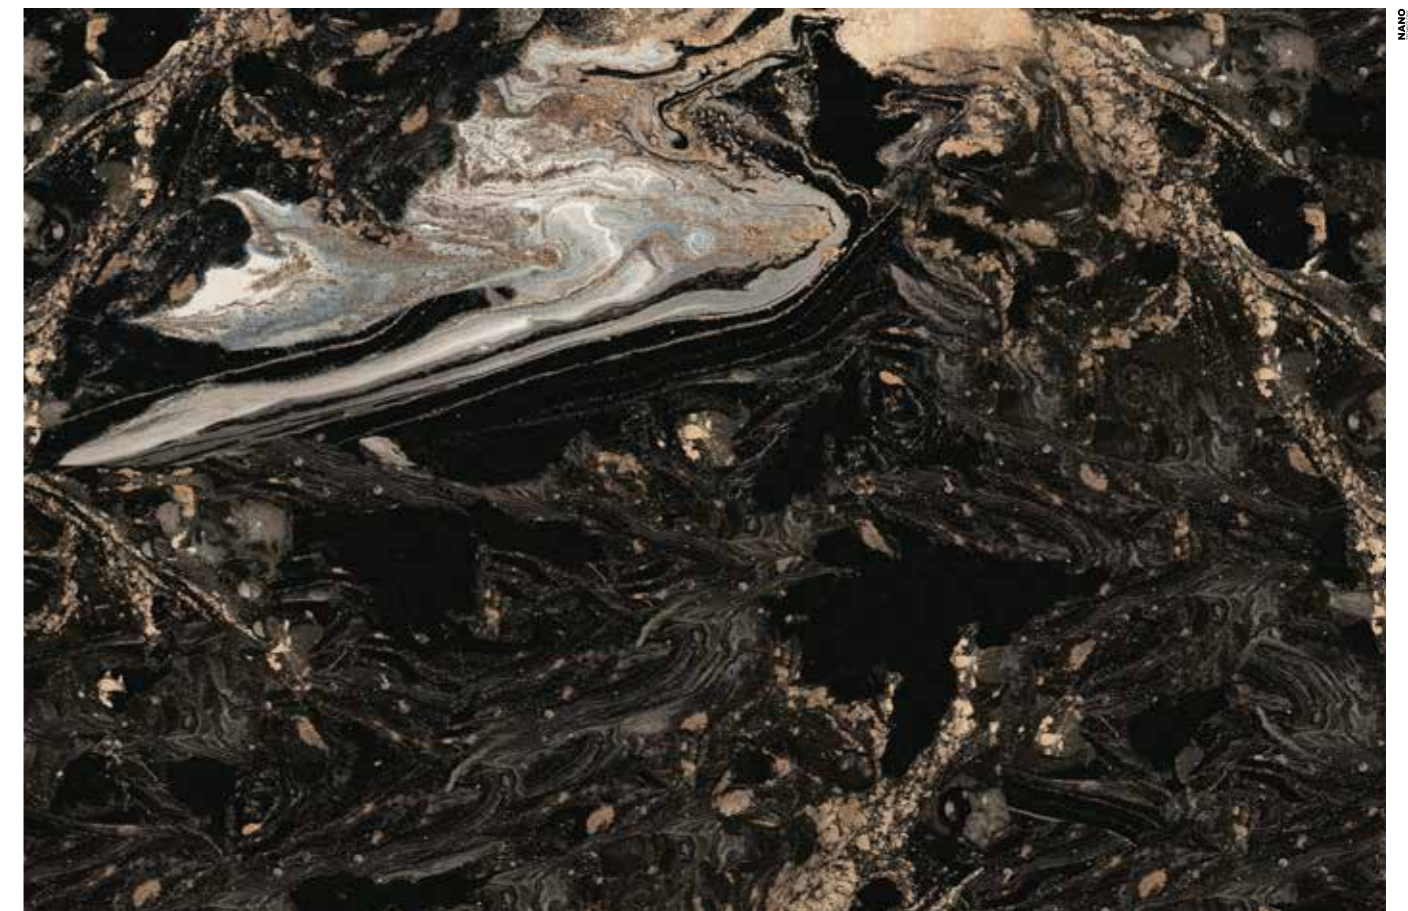

120x180 48x71" B FACE

tp GR H V2

MANO