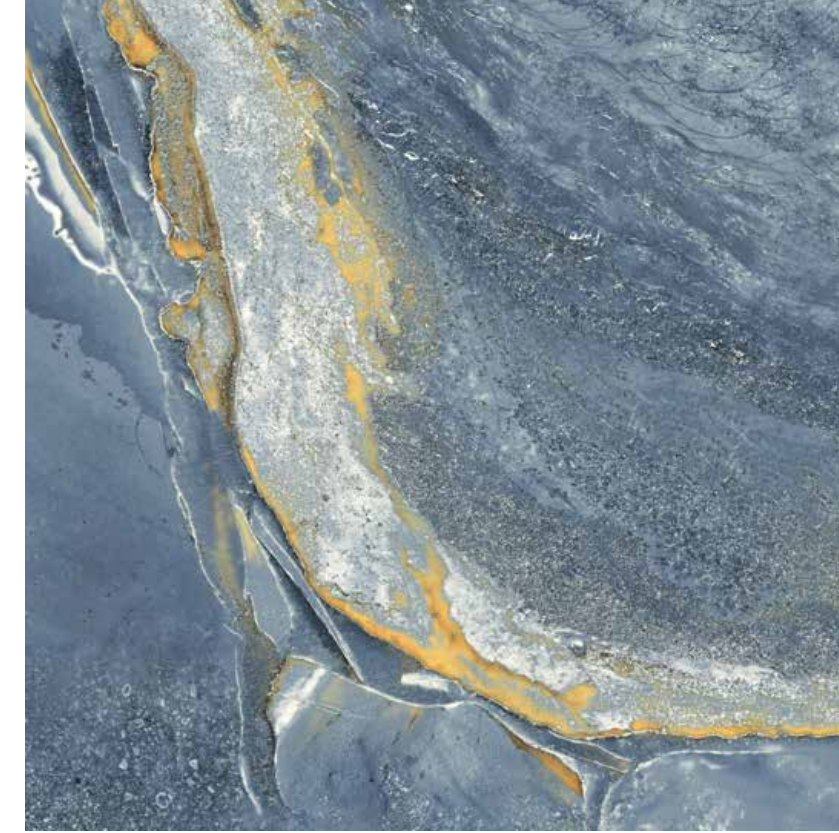

World

120x120

YENİ
NEW

Porselen Karo - Porcelain Tile

120x120 - 48"x48"

Mavi - Blue, Full Lappato

6