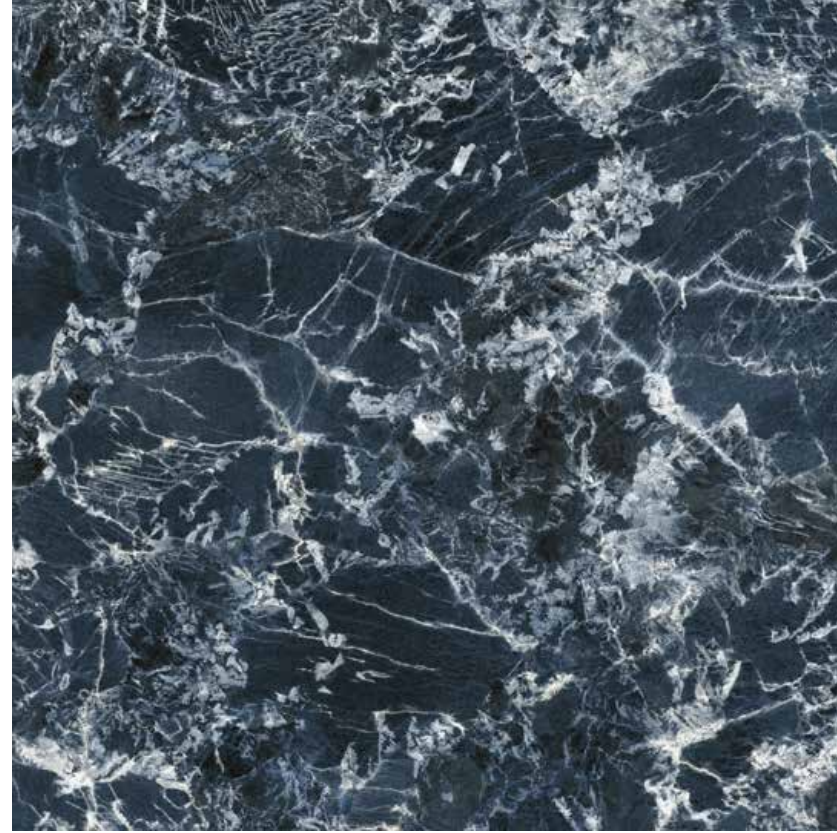

120x120

YENİ
NEW

Porselen Karo - Porcelain Tile

120x120 - 48"x48"
Yeşil - Green, Full Lappato

5

Blue Marine

120x120

120x120 - 48"x48"
Mavi - Blue, Full Lappato