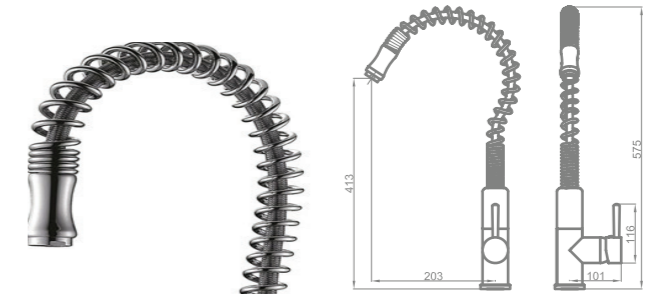

GRL-MUS008
ART ARA MUSLUK
ART INTERVAL TAP

MUTFAK ARMATÜRLERİ

KITCHEN MIXERS

G0500217101
KITCHEN MUTFAK
EVYE BATARYASI
SINGLE LEVER
KITCHEN MIXER

G0500216633
KITCHEN MUTFAK
EVYE BATARYASI
SINGLE LEVER
KITCHEN MIXER