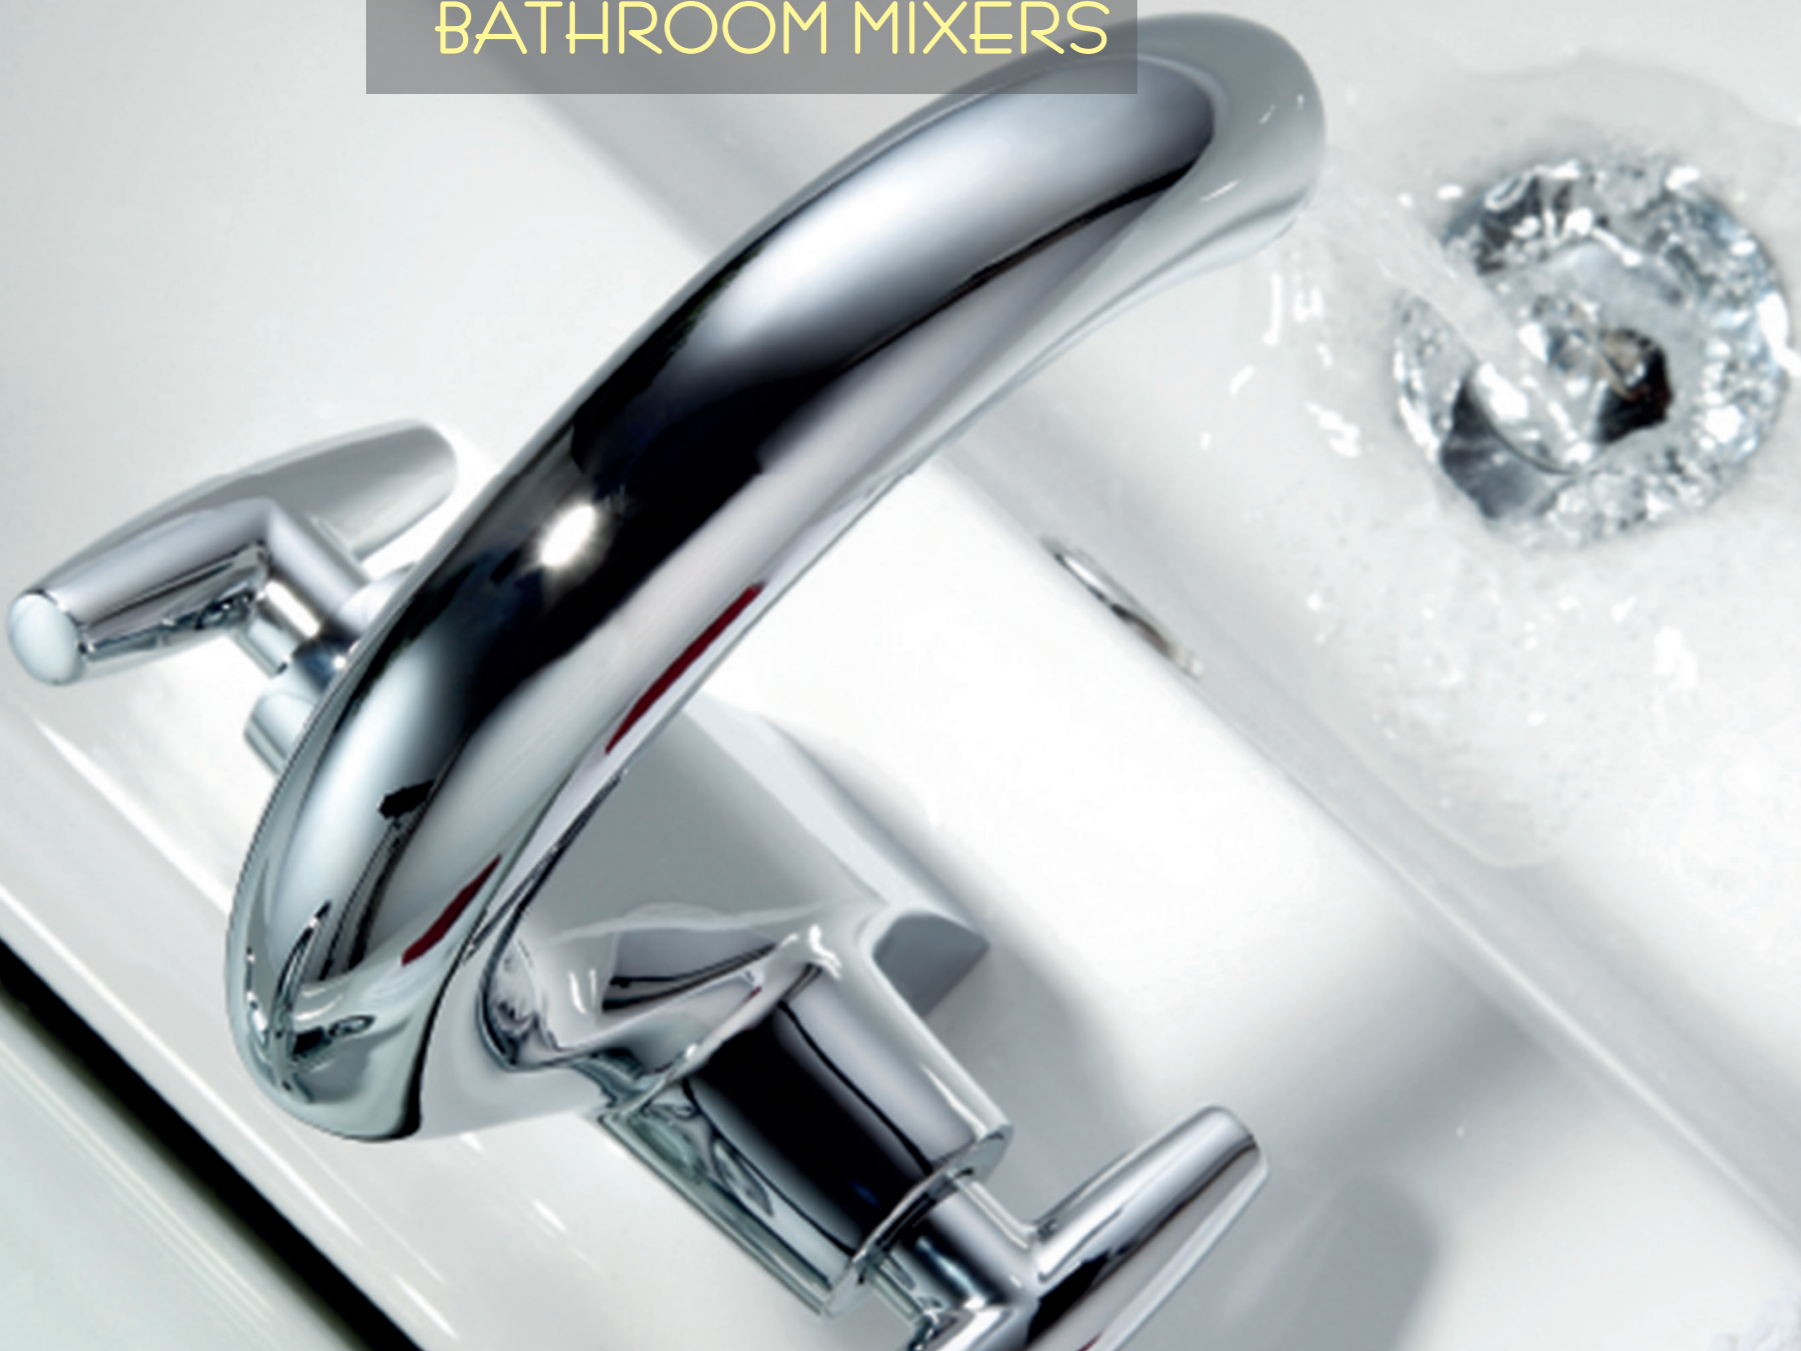

BATHROOM MIXERS

BANYO ARMATÜRLERİ / BATHROOM MIXERS

UNO

GRL-UNO-BTR02

UNO BANYO BATARYASI

SINGLE LEVER BATH MIXER- WITHOUT SHOWER SET

GRL-UNO-BTR01

UNO LAVABO BATARYASI